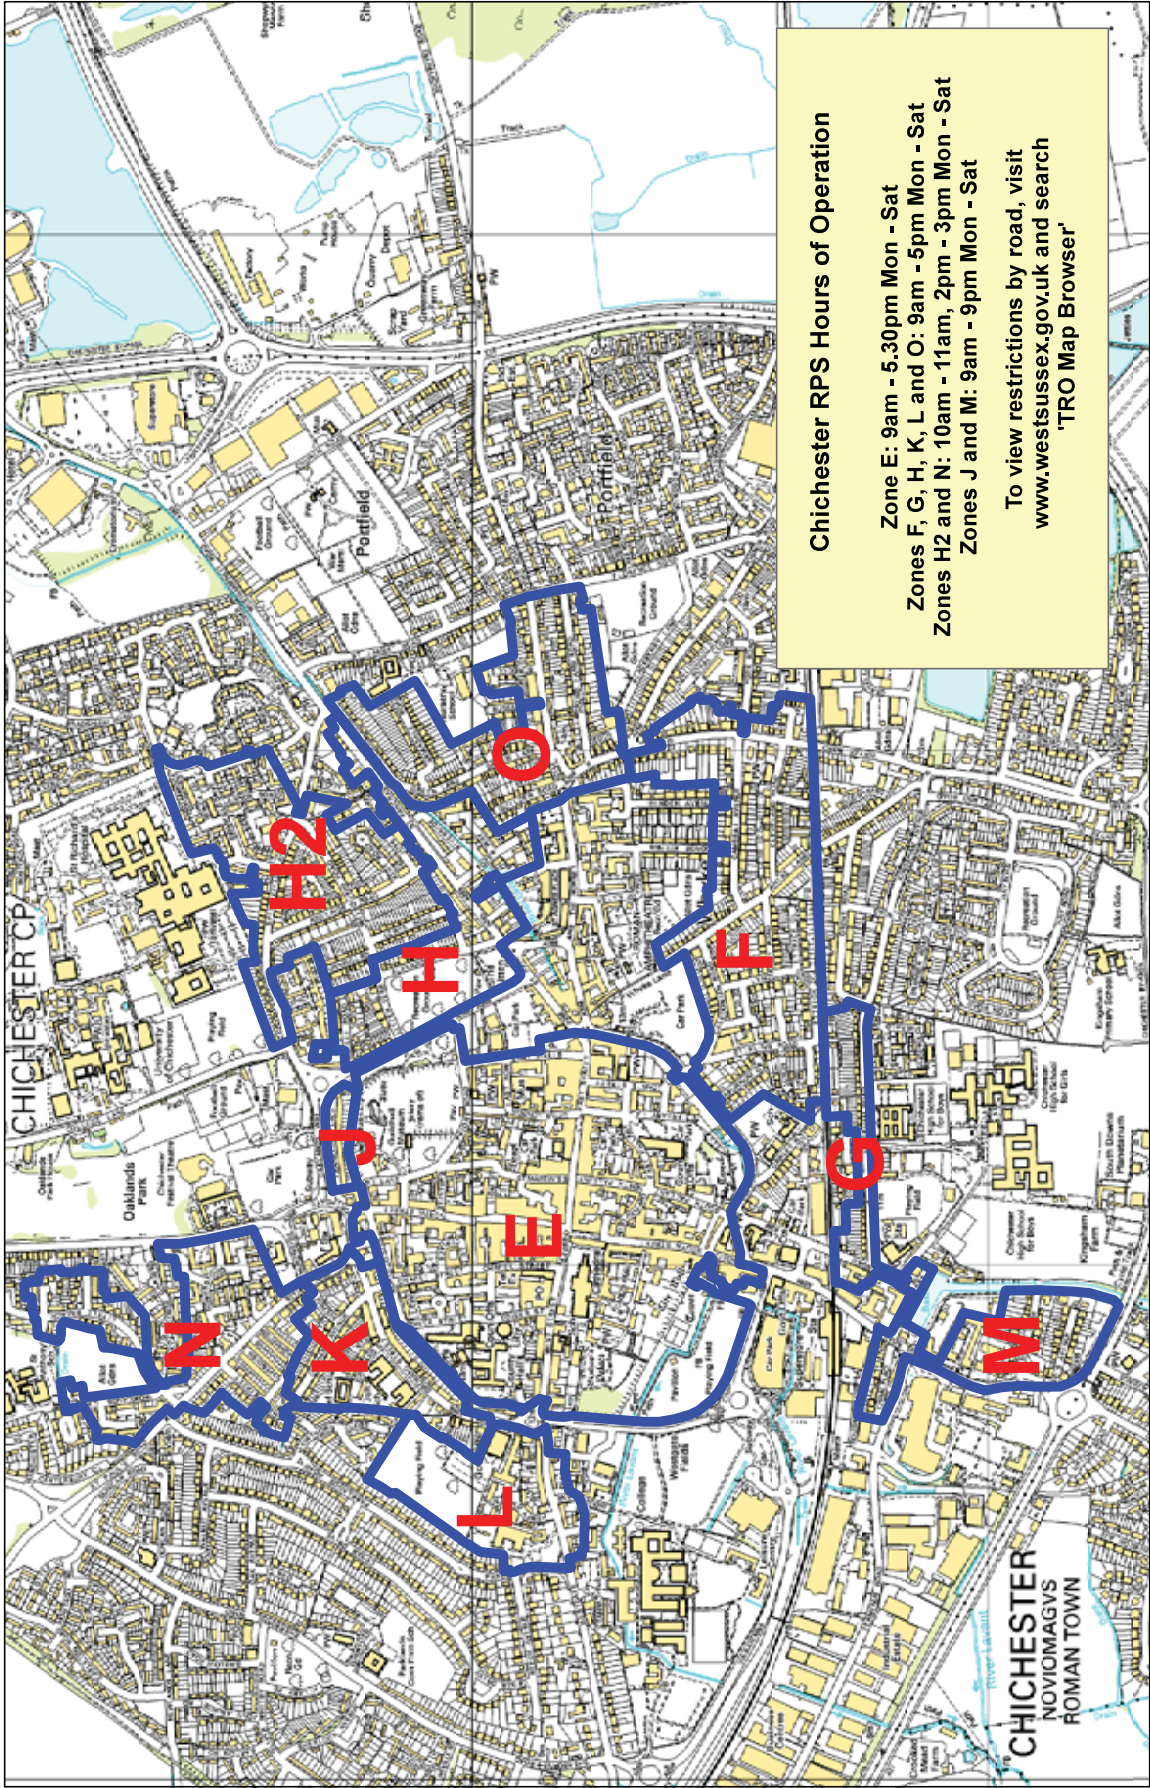

Header				

Header			

Header						

[Solid Purple Header Row]					
[Light Purple Cell]	[Light Purple Cell]	[Light Purple Cell]	[Light Purple Cell]	[Light Purple Cell]	[Light Purple Cell]
[White Cell]	[White Cell]	[White Cell]	[White Cell]	[White Cell]	[White Cell]
[White Cell]	[White Cell]	[White Cell]	[White Cell]	[White Cell]	[White Cell]

[Solid purple bar]				

[Redacted]				

[Redacted]				

[Purple Header Bar]	
[Light Purple Header Bar]	
[White Cell]	[White Cell]
[Light Purple Cell]	[Light Purple Cell]
[White Cell]	[White Cell]

Blank header bar

Section 1				
Sub-section 1.1				
Section 2				
Section 3				

Chichester District Council